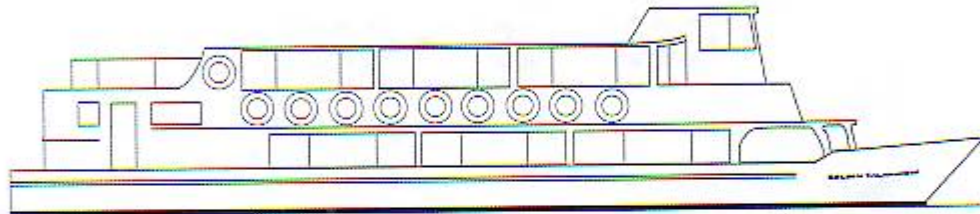

M.V. GOLDEN SALAMANDER

- - SINGLE POWER POINT
- - DOUBLE POWER POINT

The table layouts shown are by no means exhaustive. Maximum in Lower Saloon for Silver Service is 70. For Buffets 50. Additional seating available on Upper Deck if required.

- - SINGLE POWER POINT
- - DOUBLE POWER POINT