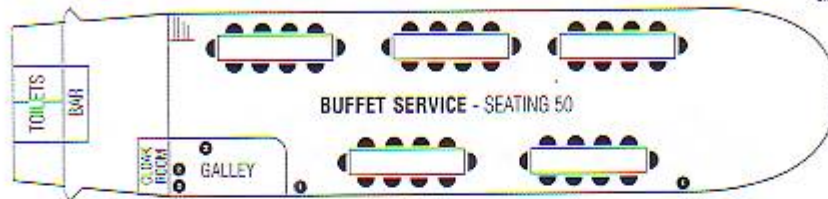

M.V. GOLDEN SALAMANDER

- - SINGLE POWER POINT
- - DOUBLE POWER POINT

The table layouts shown are by no means exhaustive. Maximum in Lower Saloon for Silver Service is 70. For Buffets 50. Additional seating available on Upper Deck if required.

- - SINGLE POWER POINT
- - DOUBLE POWER POINT