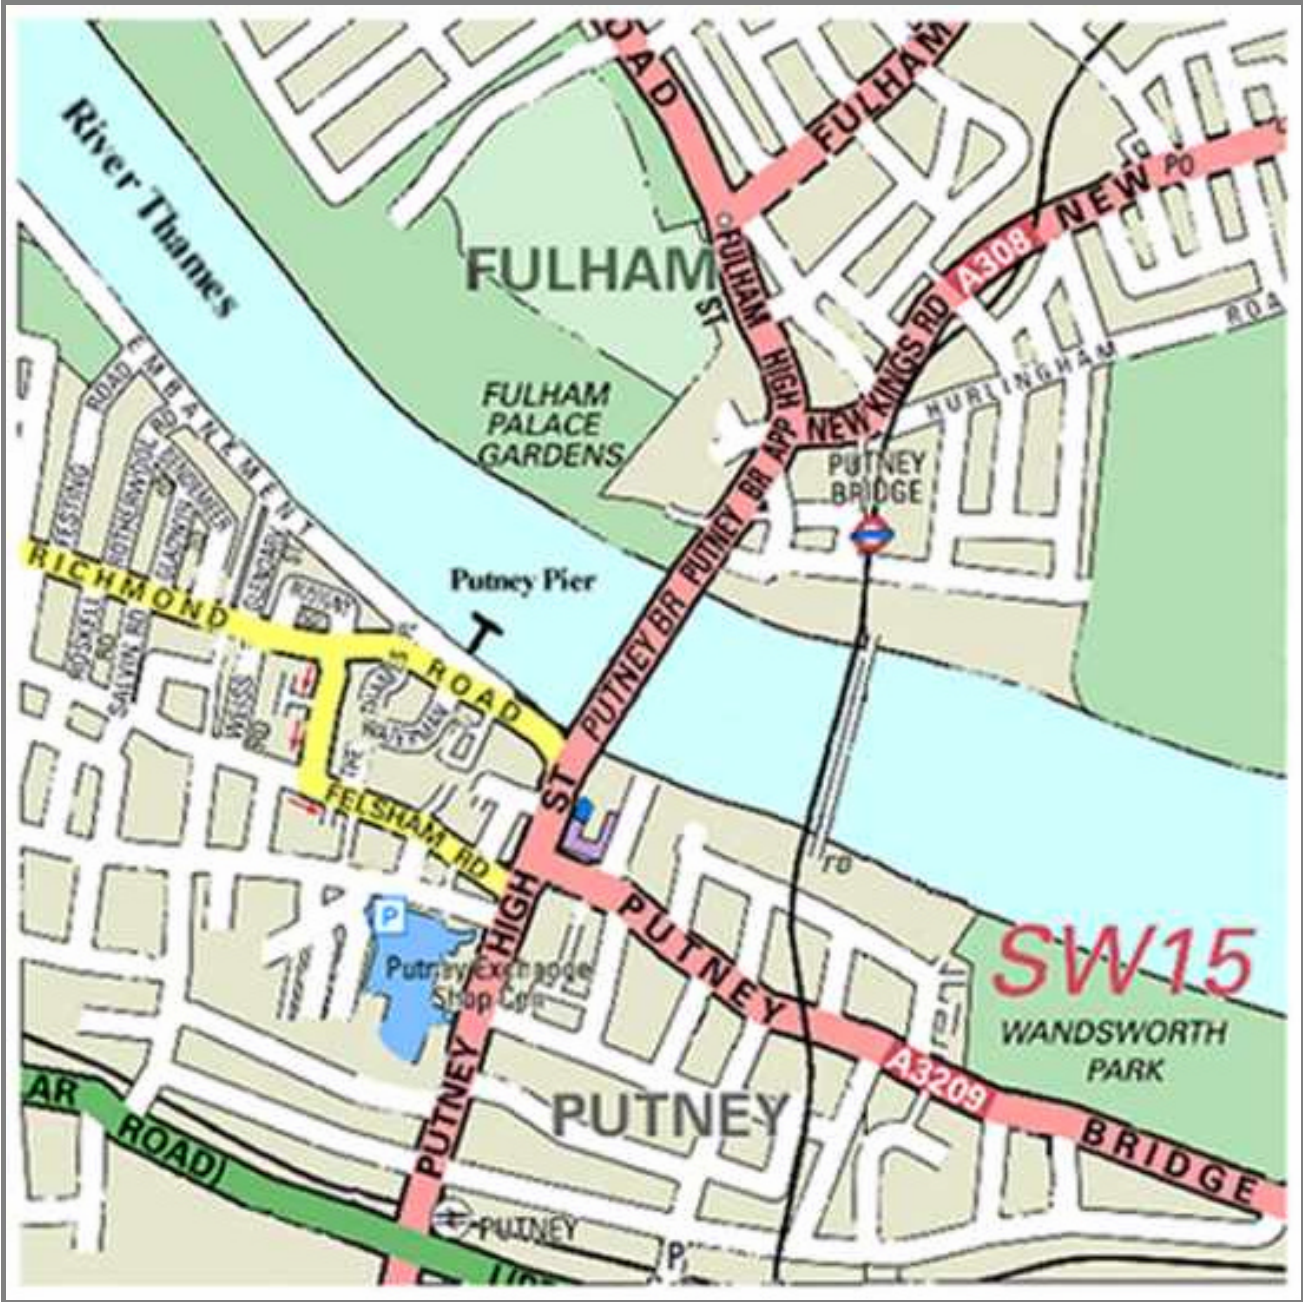

# PUTNEY PIER

# PUTNEY PIER

**Address**

Putney Pier  
The Embankment  
Putney  
London  
SW15

**Nearest Rail Links**

Putney Mainline Station is approximately 10 minutes walk from the pier. There are two tube stations nearby East Putney (District Line) which is 5 minutes further past the Mainline Station and Putney Bridge (District Line) which is located on the North side of the river just across Putney Bridge.

**Road Access**

Please see map above

**Parking**

There is parking by the Exchange Shopping Centre which is approximately 5 minutes walk from the pier. There is a limited amount of metered street parking on The Embankment which is free after 7pm.

**Deliveries**

The Embankment has a one way street with meter parking that runs directly past the entrance to the pier.

For further information please contact us in the Operations Office on 020 7378 1211.  
(Office hours are 09.00 – 17.30 weekdays)